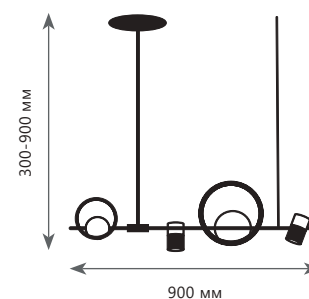

SATURN

1 0 0 9 4 / 9 0 0

LED
Цоколь GU10 и LED
LED
GU10 2 x 40 W (80 W)
и LED 2 x 5 W (10 W)

Светильник на штанге

A	10094/900	●
▨	металл	
●	черный черный, золото	

750 Lm | 3000 K

LED
Цоколь GU10 и LED
LED
GU10 3 x 40 W (120 W)
и LED 3 x 5 W (15 W)