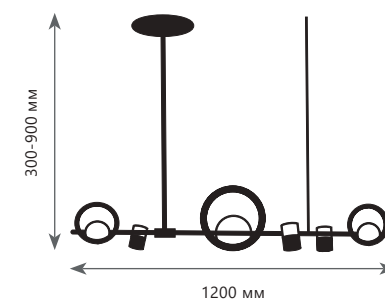

SATURN

1 0 0 9 4 / 9 0 0

LED
Цоколь GU10 и LED
LED
GU10 2 x 40 W (80 W)
и LED 2 x 5 W (10 W)

Светильник на штанге

A	10094/900	●
▨	металл	
●	черный черный, золото	

750 Lm | 3000 K

LED
Цоколь GU10 и LED
LED
GU10 3 x 40 W (120 W)
и LED 3 x 5 W (15 W)